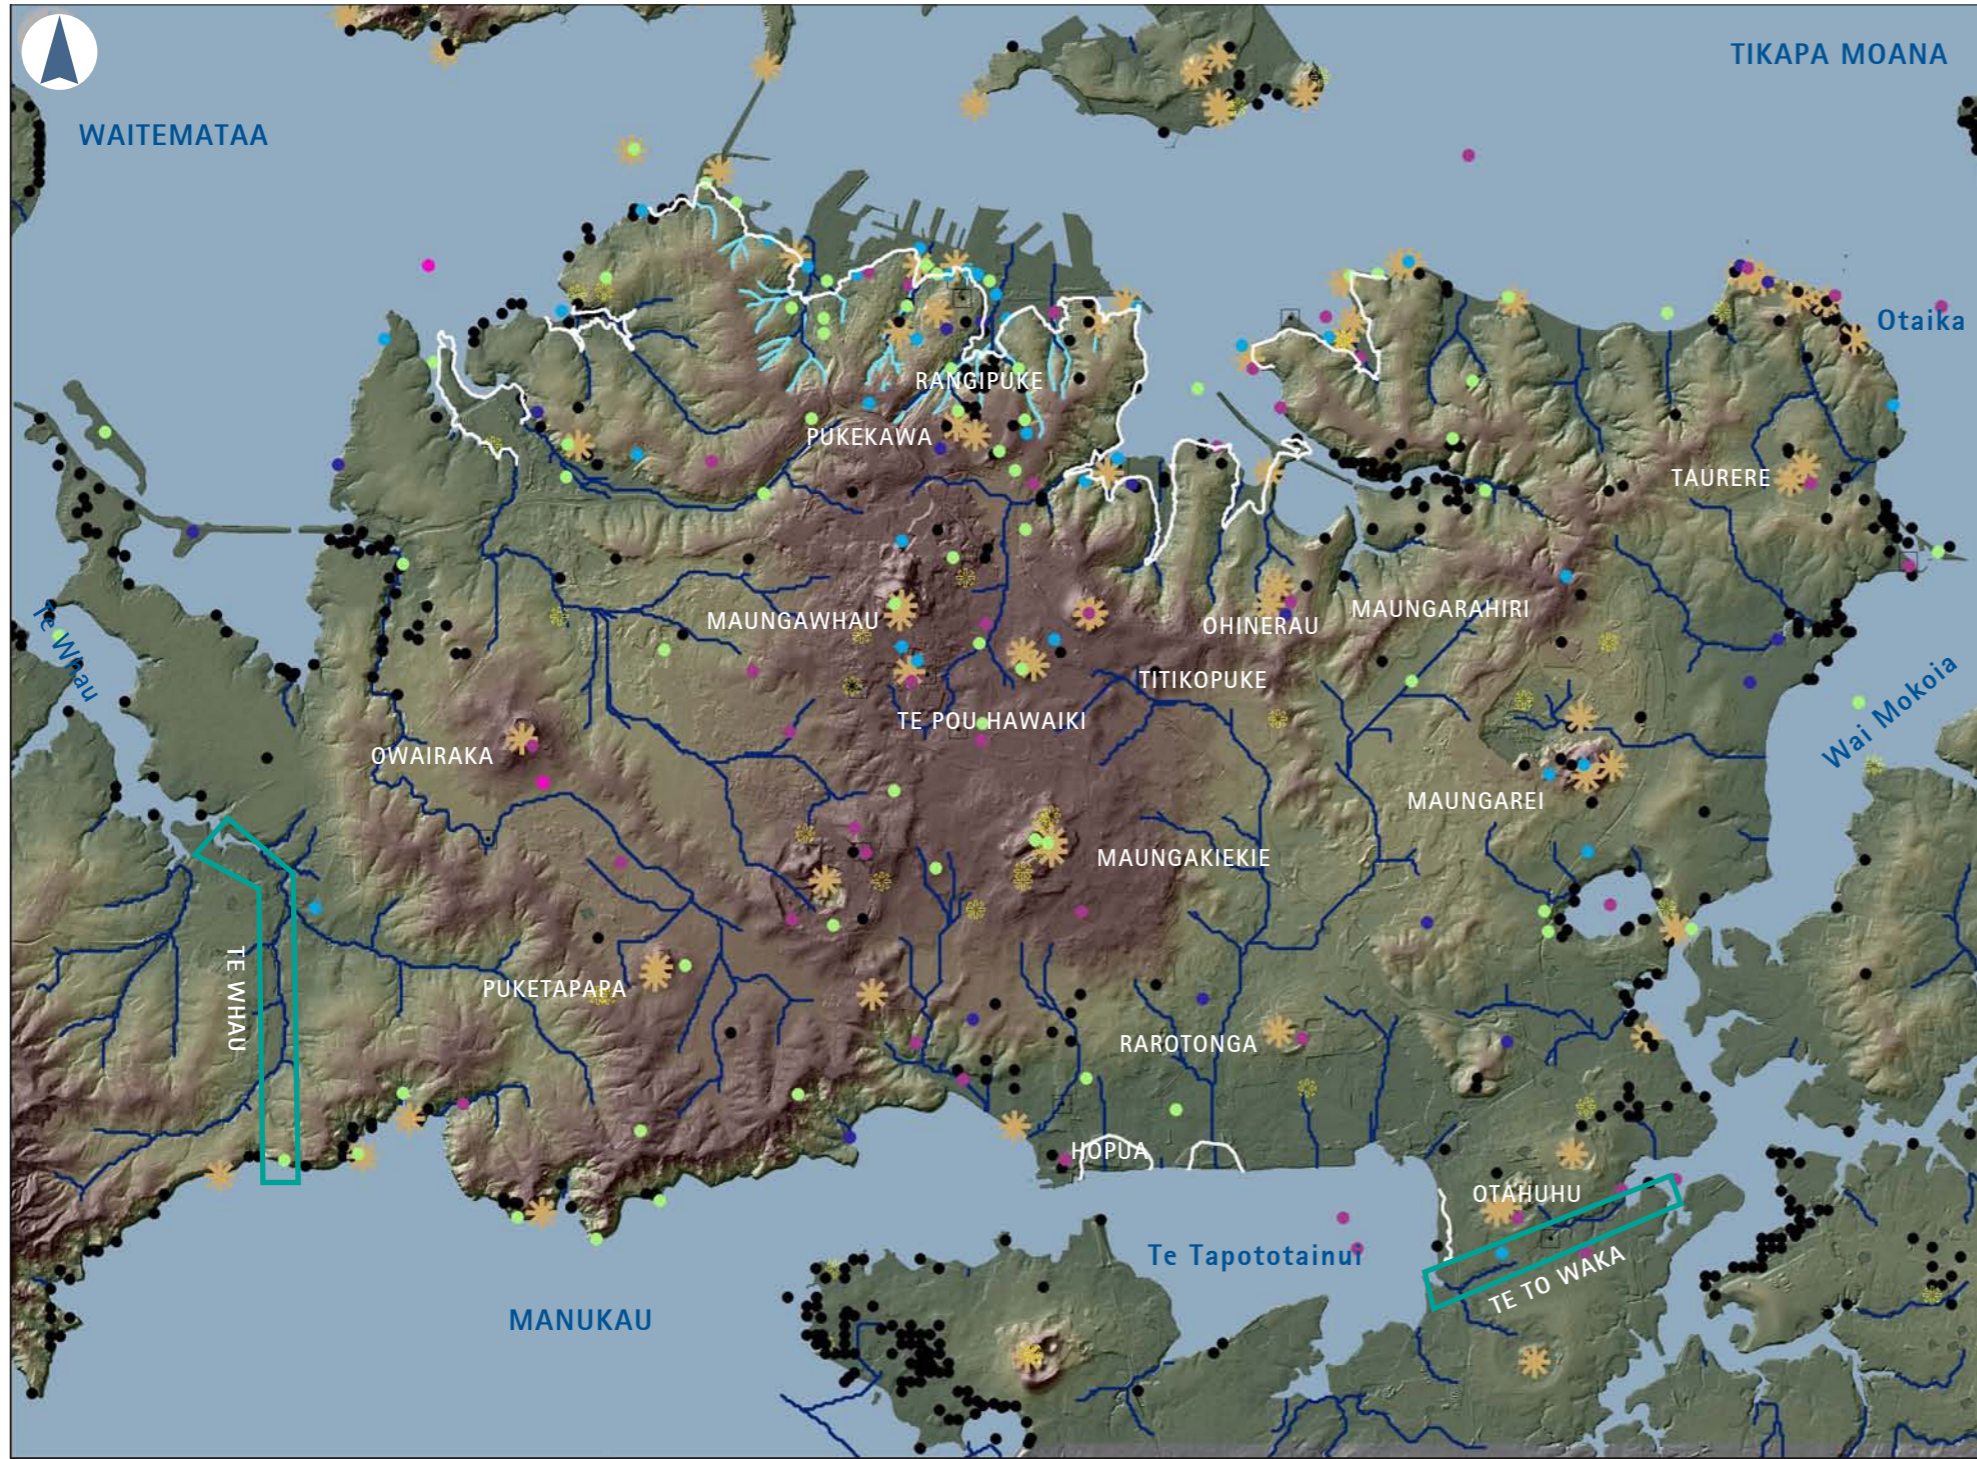

Legend		Maori Place Names by Origin	Noted Maori Archaeological Sites
	Original Coastline		
	Streams		
	Historic Streams		
	Portages		

HERITAGE MAPPING: Nga Wahi Tuturu o Tamaki – Traditional Places of Auckland

Date Drawn: 18.09.08
Scale: 1:80,000 @ A3

Author: PWi
File Path: A08188_001_Heritage_GISmapping.indd

DRAFT
CONFIDENTIAL